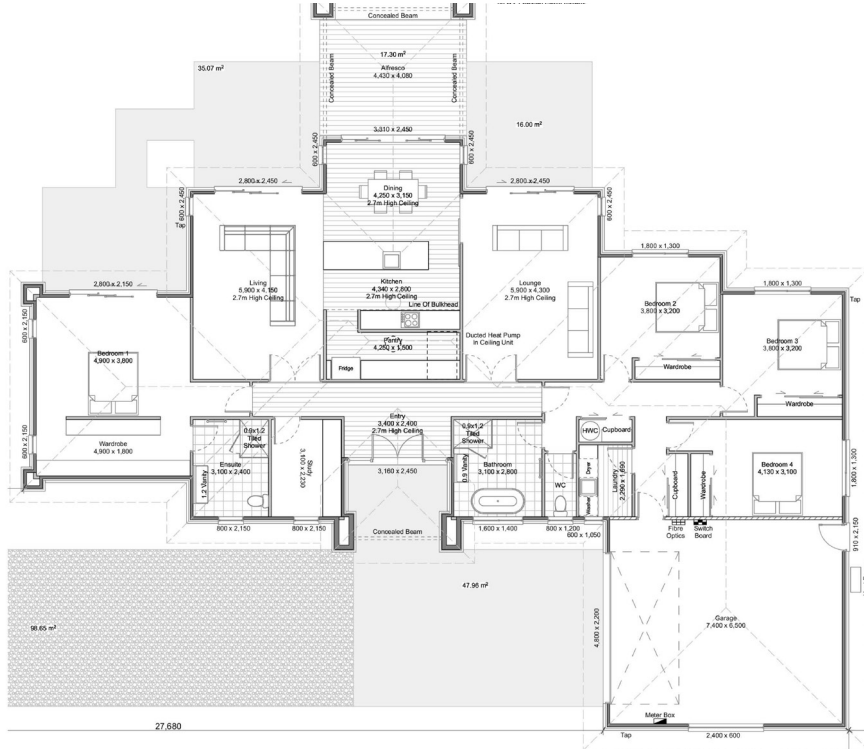

APPALOOSA

One Storey

291m² House

4+ Bedrooms

2+ Bathrooms

2 Garage Spaces