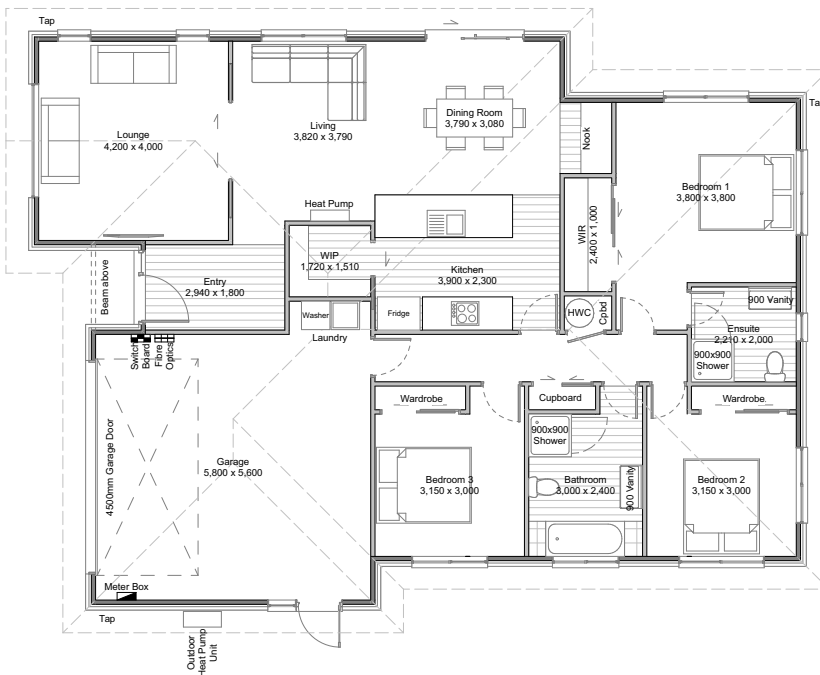

HADLEE

ORANGE HOMES

**HOMESTART
COMPATIBLE**

KEY FEATURES

- WALK IN PANTRY
- SEPERATE LOUNGE
- DAIKIN HEATPUMP
- WALK IN WARDROBE
- STUDY NOOK
- 2 X BATHROOMS
- BOSCH APPLIANCES
- QUALITY FLOOR COVERINGS

One Storey

174m² House

3 Bedrooms

2 Bathrooms

2 Garage Spaces