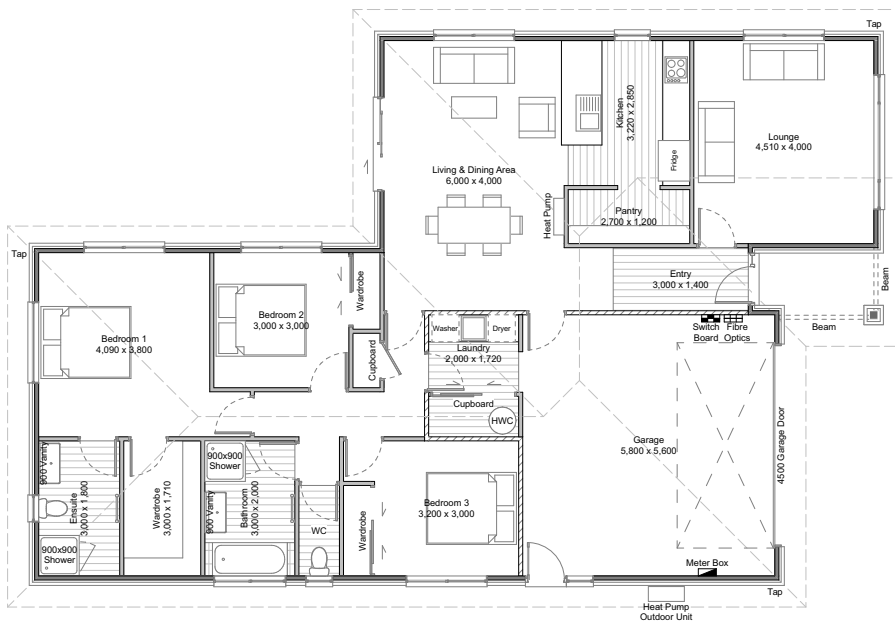

# CARTER

### KEY FEATURES

- WALK IN PANTRY
- DAIKIN HEATPUMP
- WALK IN WARDROBE
- 2 X BATHROOMS
- BOSCH APPLIANCES
- QUALITY FLOOR COVERINGS

 One Storey  180m<sup>2</sup> House  3 Bedrooms  2 Bathrooms  2 Garage Spaces