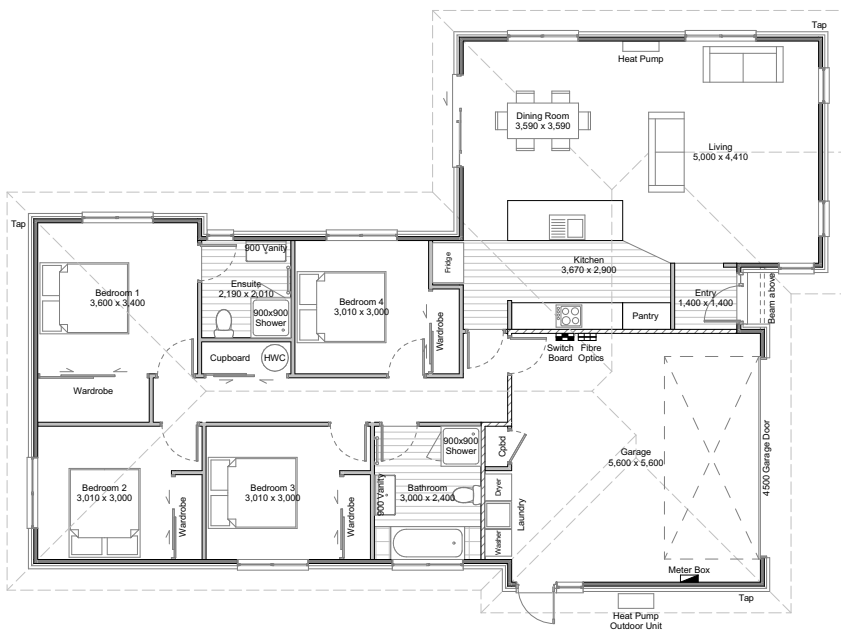

## KEY FEATURES

- DAIKIN HEATPUMP
- WALK IN WARDROBE
- 2 X BATHROOMS
- BOSCH APPLIANCES
- QUALITY FLOOR COVERINGS

One Storey

169m<sup>2</sup> House

4 Bedrooms

2 Bathrooms

2 Garage Spaces