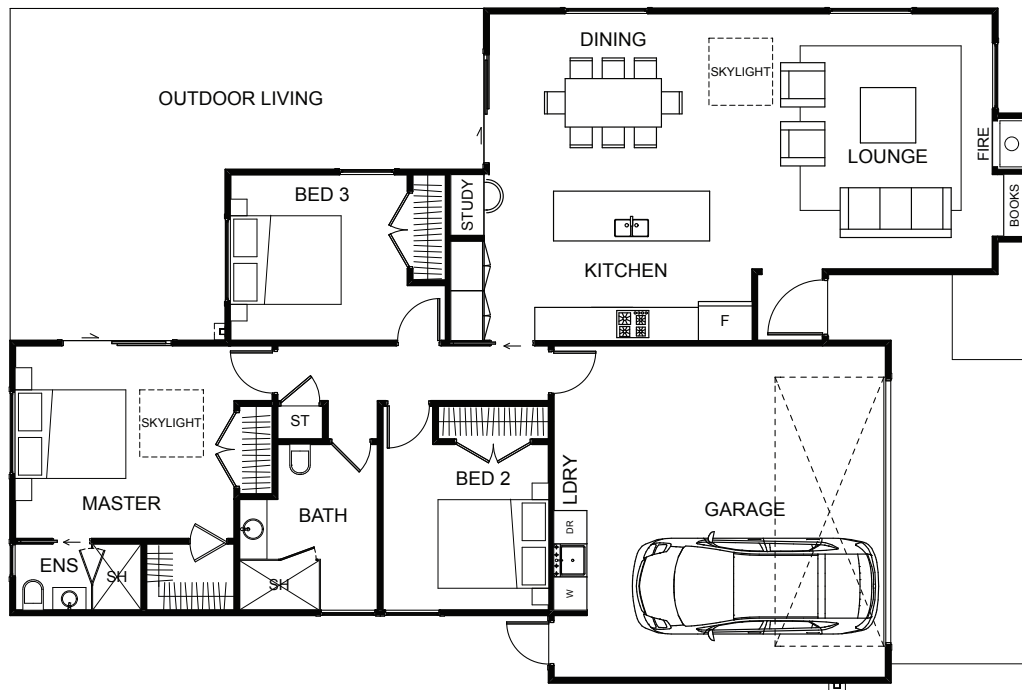

KENTUCKY

- One Storey
- 154m² House
- 3 Bedrooms
- 2+ Bathrooms
- 2 Garage Spaces