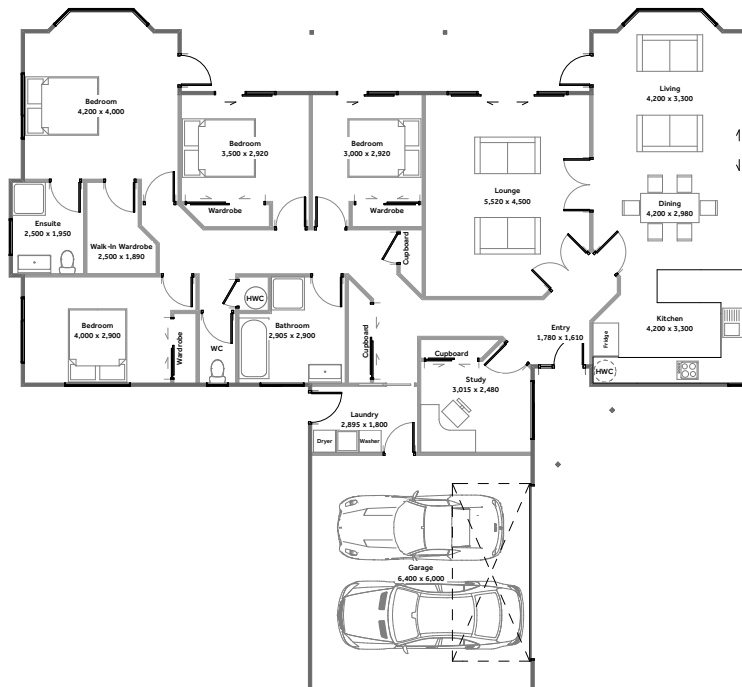

MANAPURI

ORANGE HOMES

One Storey

240m² House

4+ Bedrooms

2+ Bathrooms

2 Garage Spaces