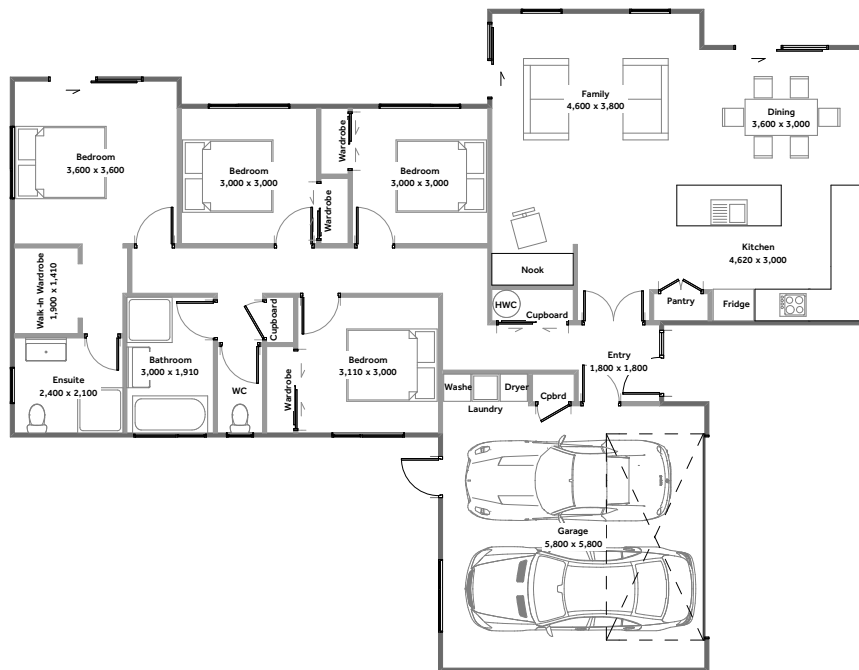

# ORANGE HOMES

One Storey

185m<sup>2</sup> House

4 Bedrooms

2+ Bathrooms

2 Garage Spaces