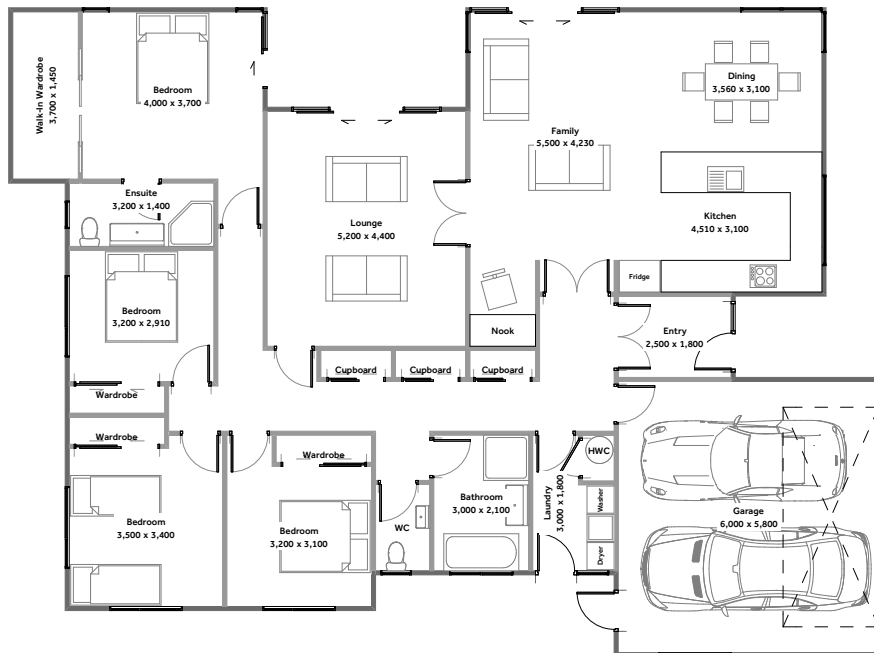

# RAPHAEL

One Storey

230m<sup>2</sup> House

4 Bedrooms

2+ Bathrooms

2 Garage Spaces