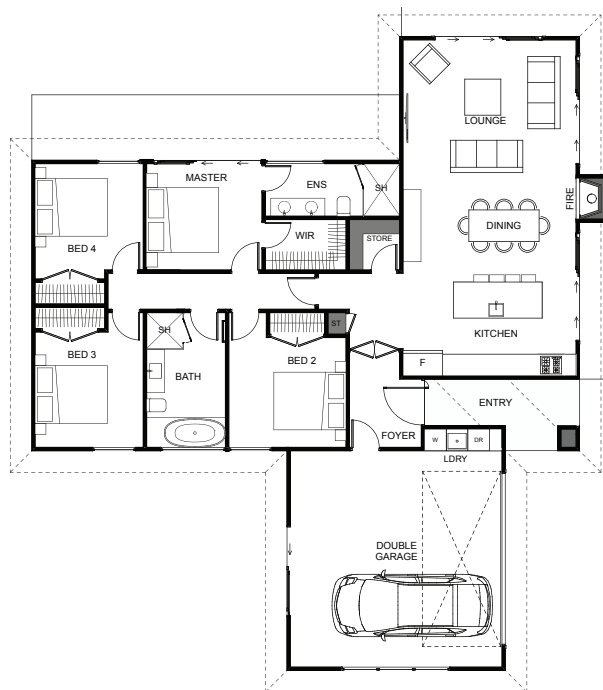

# SANDALWOOD ORANGE HOMES

One Storey

170m<sup>2</sup> House

4 Bedrooms

2 Bathrooms

2 Garage Spaces