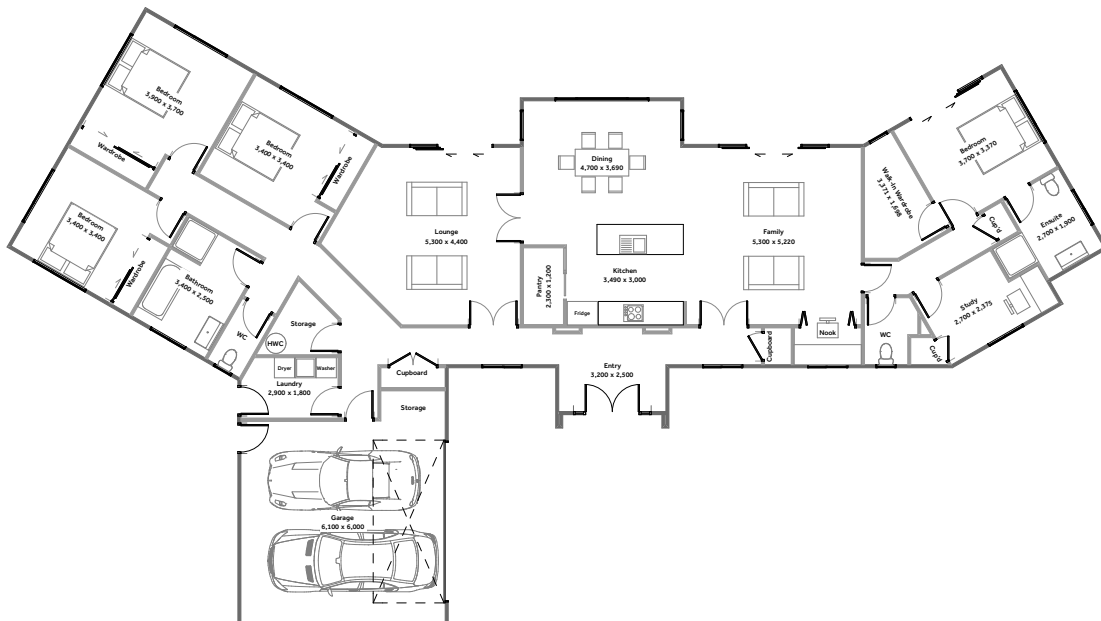

SHETLAND

ORANGE HOMES

One Storey

291m² House

4+ Bedrooms

2+ Bathrooms

2 Garage Spaces