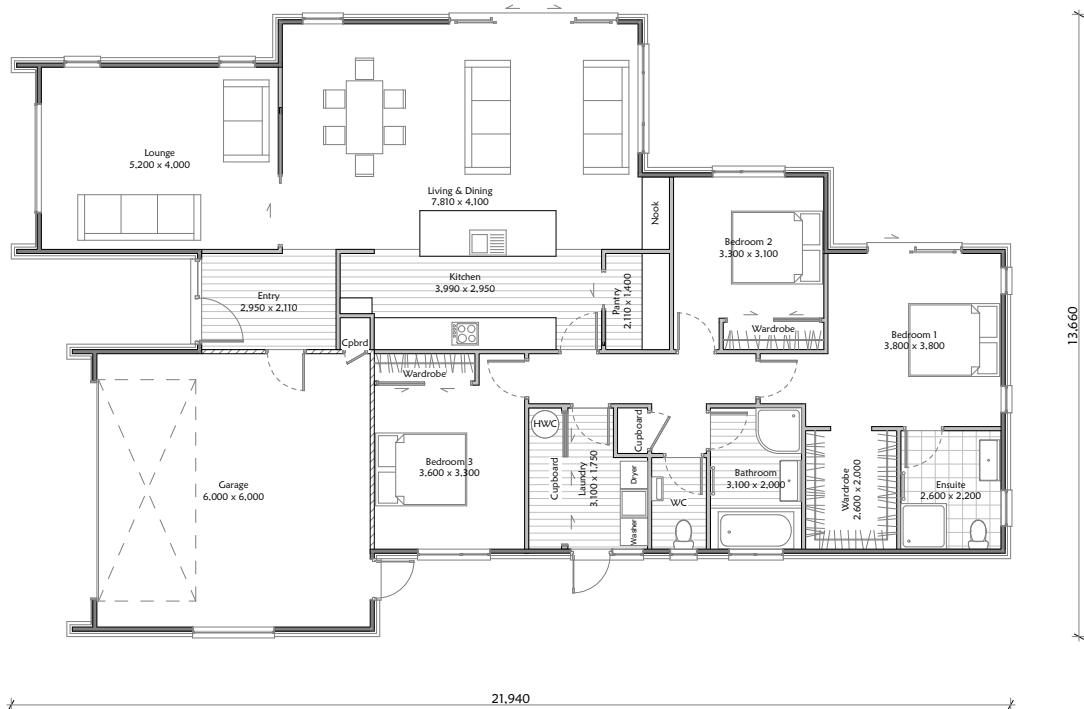

TE WHARIKI

One Storey

216m² House

3 Bedrooms

2+ Bathrooms

2 Garage Spaces