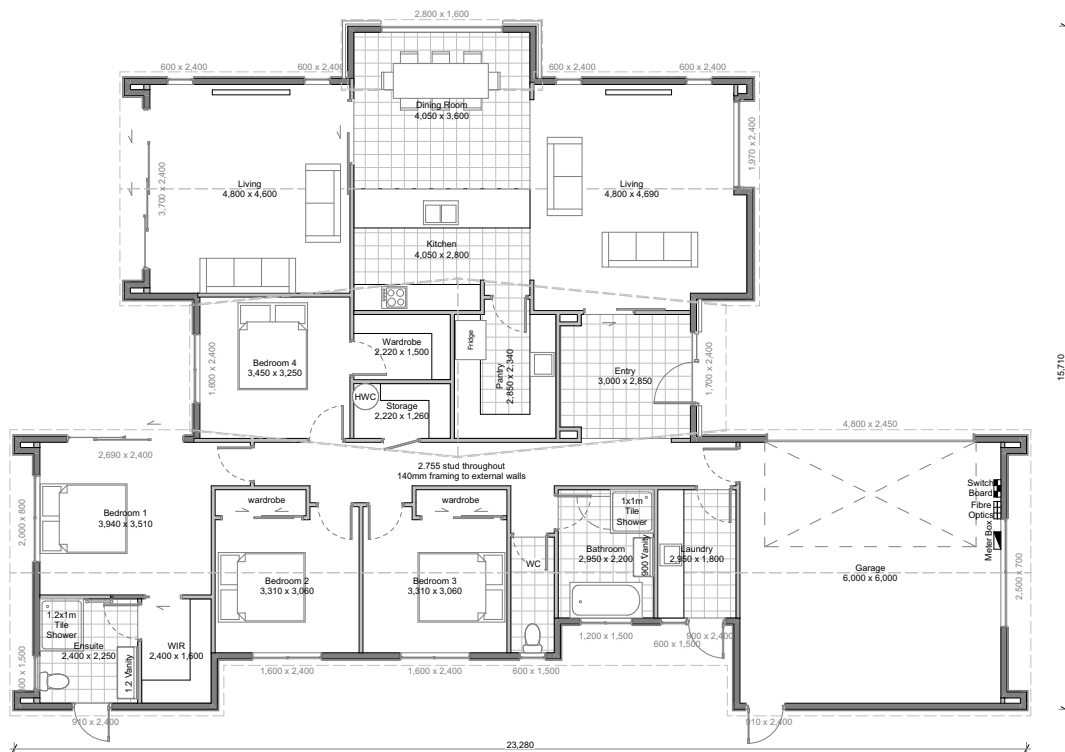

ST ANTON

ORANGE HOMES

One Storey

236m² House

4 Bedrooms

2 Bathrooms

2 Garage Spaces